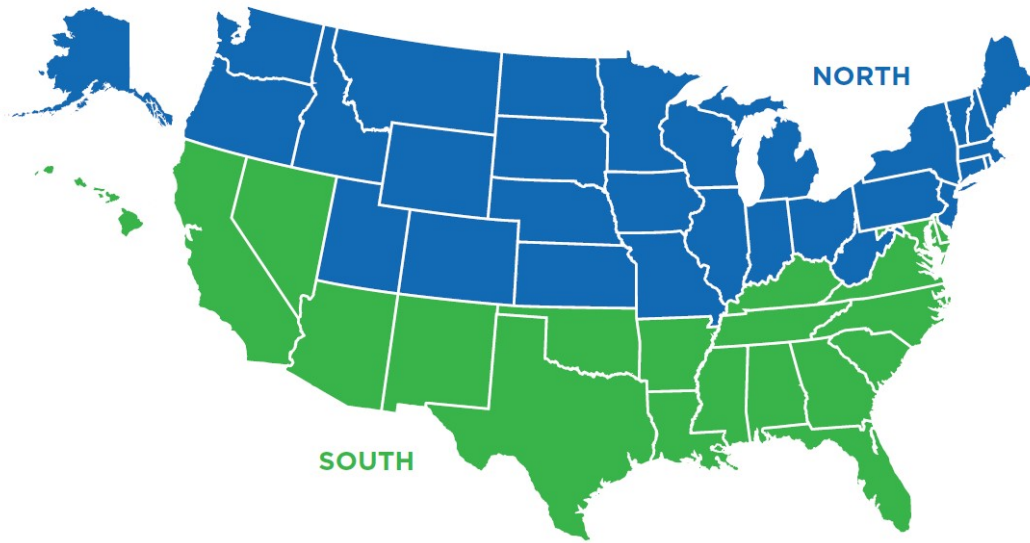

Inflation Reduction Act 25C Tax Credit Qualified Product List

Current List as of 04.15.2024

North Qualified Products

AHRI Number	Outdoor Unit Model Number	Indoor Unit Model Number
210819459	MUFZ-KJ09NAHZ***	MFZ-KJ09NA***
204629572	MUFZ-KJ09NAHZ***	NAXFKS09A112A*
204629177	MUFZ-KJ09NAHZ***	NTXFKS09A112A*
210819460	MUFZ-KJ12NAHZ***	MFZ-KJ12NA***
204629573	MUFZ-KJ12NAHZ***	NAXFKS12A112A*
204629178	MUFZ-KJ12NAHZ***	NTXFKS12A112A*
210819447	MUFZ-KJ15NAHZ***	MFZ-KJ15NA***
204629574	MUFZ-KJ15NAHZ***	NAXFKS15A112A*
204629179	MUFZ-KJ15NAHZ***	NTXFKS15A112A*
210819448	MUFZ-KJ18NAHZ***	MFZ-KJ18NA***
204629575	MUFZ-KJ18NAHZ***	NAXFKS18A112A*
204629180	MUFZ-KJ18NAHZ***	NTXFKS18A112A*
209832199	MUZ-FS06NA***	MSZ-FS06NA***
209832979	MUZ-FS06NA***	NAXWPH06B112A*
209832980	MUZ-FS06NA***	NTXWPH06B112A*
209832200	MUZ-FS06NAH***	MSZ-FS06NA***
213879420	MUZ-FS06NAH***	NAXWPH06B112A*
213879425	MUZ-FS06NAH***	NTXWPH06B112A*
209832201	MUZ-FS09NA***	MSZ-FS09NA***
209832984	MUZ-FS09NA***	NAXWPH09B112A*
209832985	MUZ-FS09NA***	NTXWPH09B112A*
209832202	MUZ-FS09NAH***	MSZ-FS09NA***